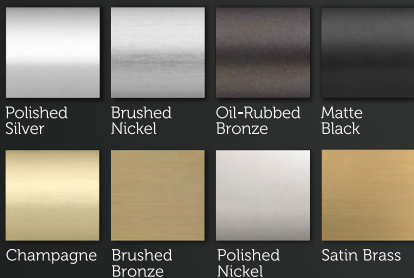

WATERFALL BATH ENCLOSURES

1312 West Crosby Road
Carrollton, TX 75006
877.747.4843

www.waterfallbathenclosures.com

HEAVY GLASS Doors, Panels, & Hardware

Once limited to high-end new construction, Heavy Glass has evolved as the product of choice for builders, homeowners, and remodelers. Waterfall offers a wide variety of 3/8" doors, panels, and hardware suited to meet the structural requirements of installation while satisfying aesthetic demands. We handcraft our own line of hardware with thoughtful details, expert construction, and refined fabrications in 8 designer finishes. Additionally, we stock a large inventory of door lites, transom panels, sidelites, and return panels supported by our expert take-off systems and installation guidelines. Our staff will convert your measurements into a complete package at competitive prices and ensure efficient delivery.