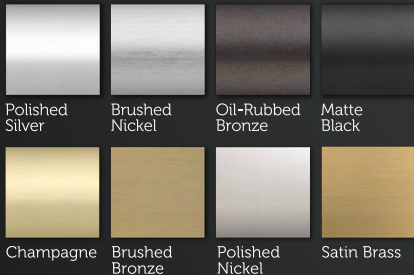

WATERFALL
BATH ENCLOSURES

1312 West Crosby Road
Carrollton, TX 75006
877.747.4843

www.waterfallbathenclosures.com

HEAVY GLASS

Doors, Panels, & Hardware

Once limited to high-end new construction, Heavy Glass has evolved as the product of choice for builders, homeowners, and remodelers. Waterfall offers a wide variety of 3/8" doors, panels, and hardware suited to meet the structural requirements of installation while satisfying aesthetic demands. We handcraft our own line of hardware with thoughtful details, expert construction, and refined fabrications in 8 designer finishes. Additionally, we stock a large inventory of door lites, transom panels, sidelites, and return panels supported by our expert take-off systems and installation guidelines. Our staff will convert your measurements into a complete package at competitive prices and ensure efficient delivery.