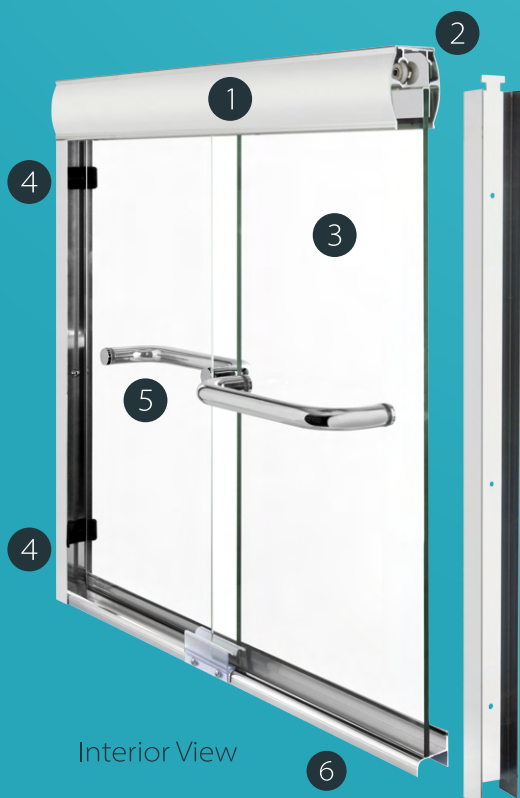

IN
FO

Features

- 1/4" Tempered Glass Panels with Flat Polished Edges
- Heavy Duty Rollers with Glass Mounted Brackets
- Round "Euro Style" Header
- Easy-Clean Open Curb
- Cushioned Bumpers
- Optional Anti-Jump Insert
- Tubular Towel Bars Mounted Through the Glass
- Optional Matching Pull Handle

MODEL 34/35D

Frameless Glass Slider for Tubs & Showers

1. Round "Euro" Style Header
2. Heavy Duty Ball Bearing Rollers with Brackets Mounted Through the Glass
3. 1/4" Tempered Glass with Polished Edges
4. Cushioned Bumpers
5. Through the Glass Tubular Towel Bars
6. Easy Clean Open Track

Model 34D Tub Slider / Oil-Rubbed Bronze Finish

FINISH OPTIONS

Brushed Nickel

Oil-Rubbed Bronze

Polished Silver

Interior View

**Enduro
Shield**

Reduce cleaning time
by up to 90%