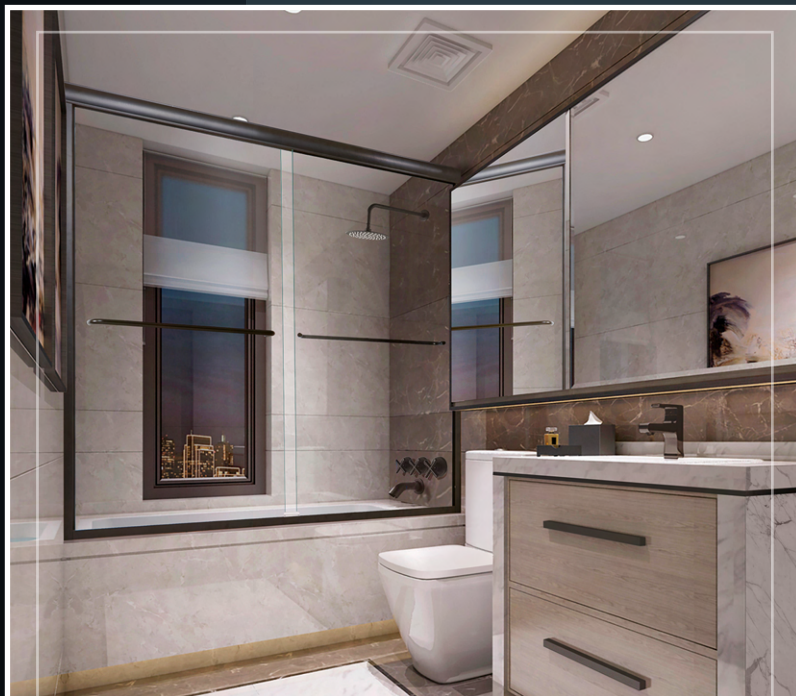

IN
FO

Features

- 1/4" Tempered Glass Panels with Flat Polished Edges
- Heavy Duty Rollers with Glass Mounted Brackets
- Round "Euro Style" Header
- Easy-Clean Open Curb
- Cushioned Bumpers
- Optional Anti-Jump Insert
- Tubular Towel Bars Mounted Through the Glass
- Optional Matching Pull Handle

MODEL 34/35D

Frameless Glass Slider for Tubs & Showers

1. Round "Euro" Style Header
2. Heavy Duty Ball Bearing Rollers with Brackets Mounted Through the Glass
3. 1/4" Tempered Glass with Polished Edges
4. Cushioned Bumpers
5. Through the Glass Tubular Towel Bars
6. Easy Clean Open Track