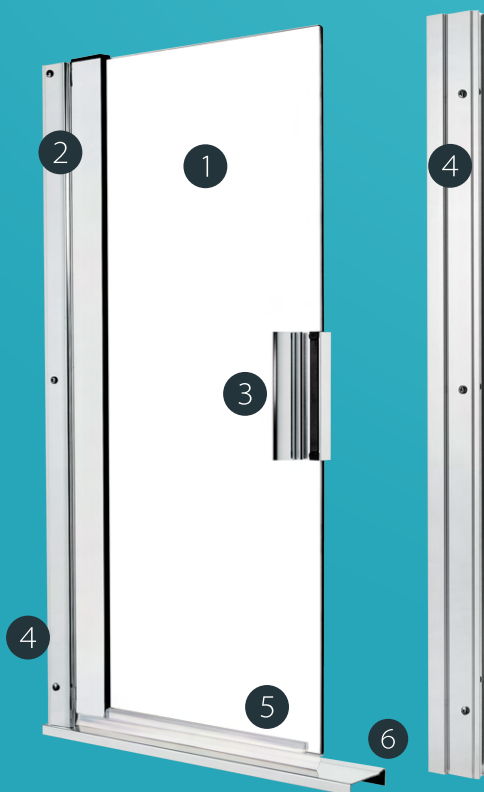

MODEL 30C

Semi-Frameless Continuous Hinge Door

Model 30C Continuous Hinge Shower Door / Polished Silver Finish

IN
FO

Features

- 1/4" Tempered Glass Door Panel with Flat Polished Edges
- Clamp-On Handle with Magnetic Closure
- Adjustable Jambs for Exact Fit Even in Out-of-Plumb Openings
- Full-Length Continuous Hinge
- Clear Acrylic Drip Prevents Water from Splashing Under the Door
- Low-Profile Curb for Additional Waterproofing

MODEL 30C

Semi-Frameless Continuous Hinge Door

1. Tempered Glass Door Panel with Polished Edges
2. Full-Length Continuous Hinge
3. Clamp-On Handle with Magnetic Closure
4. Adjustable Jambs for Exact Fit Even in Out-of-Plumb Openings
5. Clear Acrylic Drip Prevents Water from Splashing Under the Door
6. Low-Profile Curb for Additional Waterproofing

Model 30C Continuous Hinge Door / Brushed Nickel Finish

FINISH OPTIONS

Brushed Nickel

Oil-Rubbed Bronze

Polished Silver

Interior View

**Enduro
Shield**

Reduce cleaning time
by up to 90%