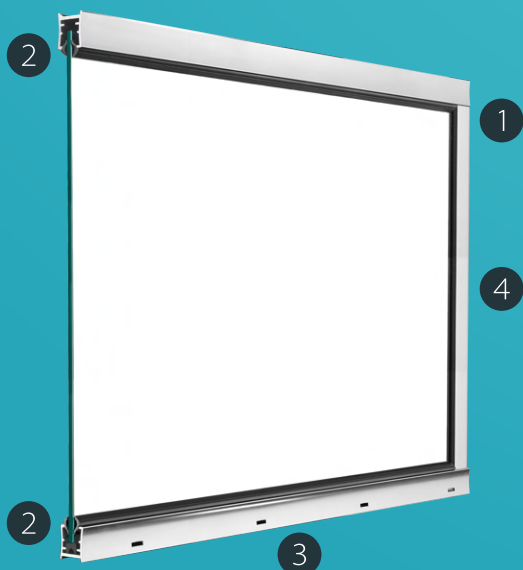

IN
FO

Features

- Angular Sidelights Combine with a Number of Waterfall Stock Doors
- Door Options Include Framed and Semi-Frameless Models
- 5/16" Tempered Glass Framed Panels
- Custom Shapes and Sizes Address Any Number of Layout Conditions
- Overlapping/Telescoping Joinery Provides Clean Lines and Maximum Waterproofing

MODEL 04

Neo Angle Enclosure for Showers

1. Overlapping Joinery
2. Vinyl Gaskets
3. Weep Slots
4. Standard and Adjustable Posts Adaptable to a Variety of Wall Conditions

Interior View

Model 04-79C / Brushed Nickel Finish