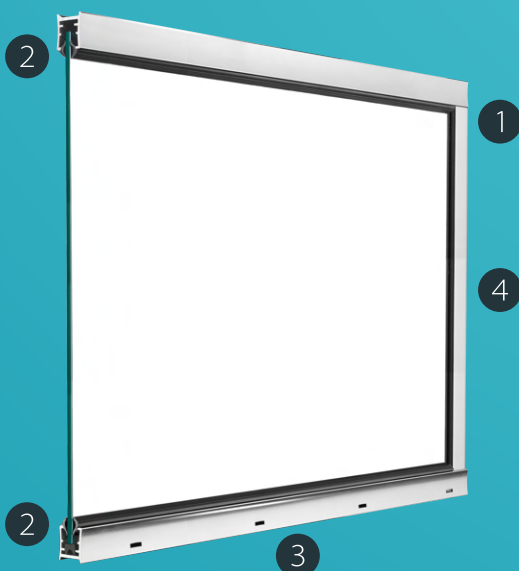

Features

- Sidelite Combines with a Number of Waterfall Stock Doors Up to 60" Wide
- Door Options Include Framed and Semi-Frameless Models
- 5/16" Tempered Glass Framed Panels
- Custom Shapes and Sizes Address Shower Seats and Buttress Conditions
- Overlapping/Telescoping Joinery Provides Clean Lines and Maximum Waterproofing

MODEL 01

Door & Panel for Showers

1. Overlapping Joinery
2. Vinyl Gaskets
3. Weep Slots
4. Standard and Adjustable Posts Adaptable to a Variety of Wall Conditions

Interior View

Model 01-79 Door & Panel / Brushed Nickel Finish