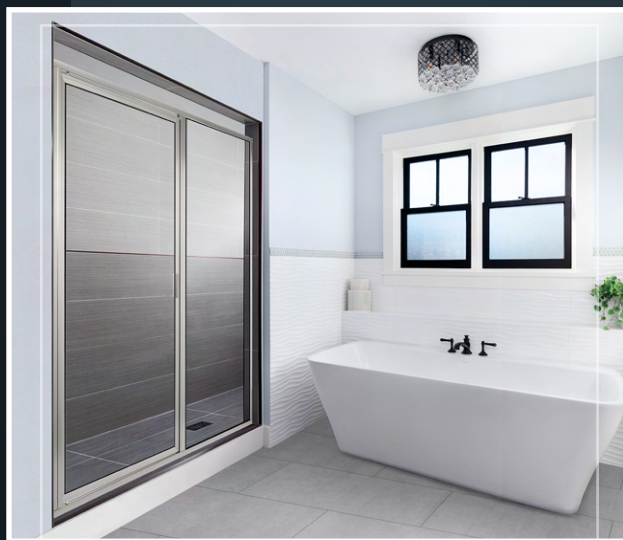

Features

- Sidelite Combines with a Number of Waterfall Stock Doors Up to 60" Wide
- Door Options Include Framed and Semi-Frameless Models
- 5/16" Tempered Glass Framed Panels
- Custom Shapes and Sizes Address Shower Seats and Buttress Conditions
- Overlapping/Telescoping Joinery Provides Clean Lines and Maximum Waterproofing

MODEL 01

Door & Panel for Showers

1. Overlapping Joinery
2. Vinyl Gaskets
3. Weep Slots
4. Standard and Adjustable Posts Adaptable to a Variety of Wall Conditions

Interior View

Model 01-79 Door & Panel / Brushed Nickel Finish