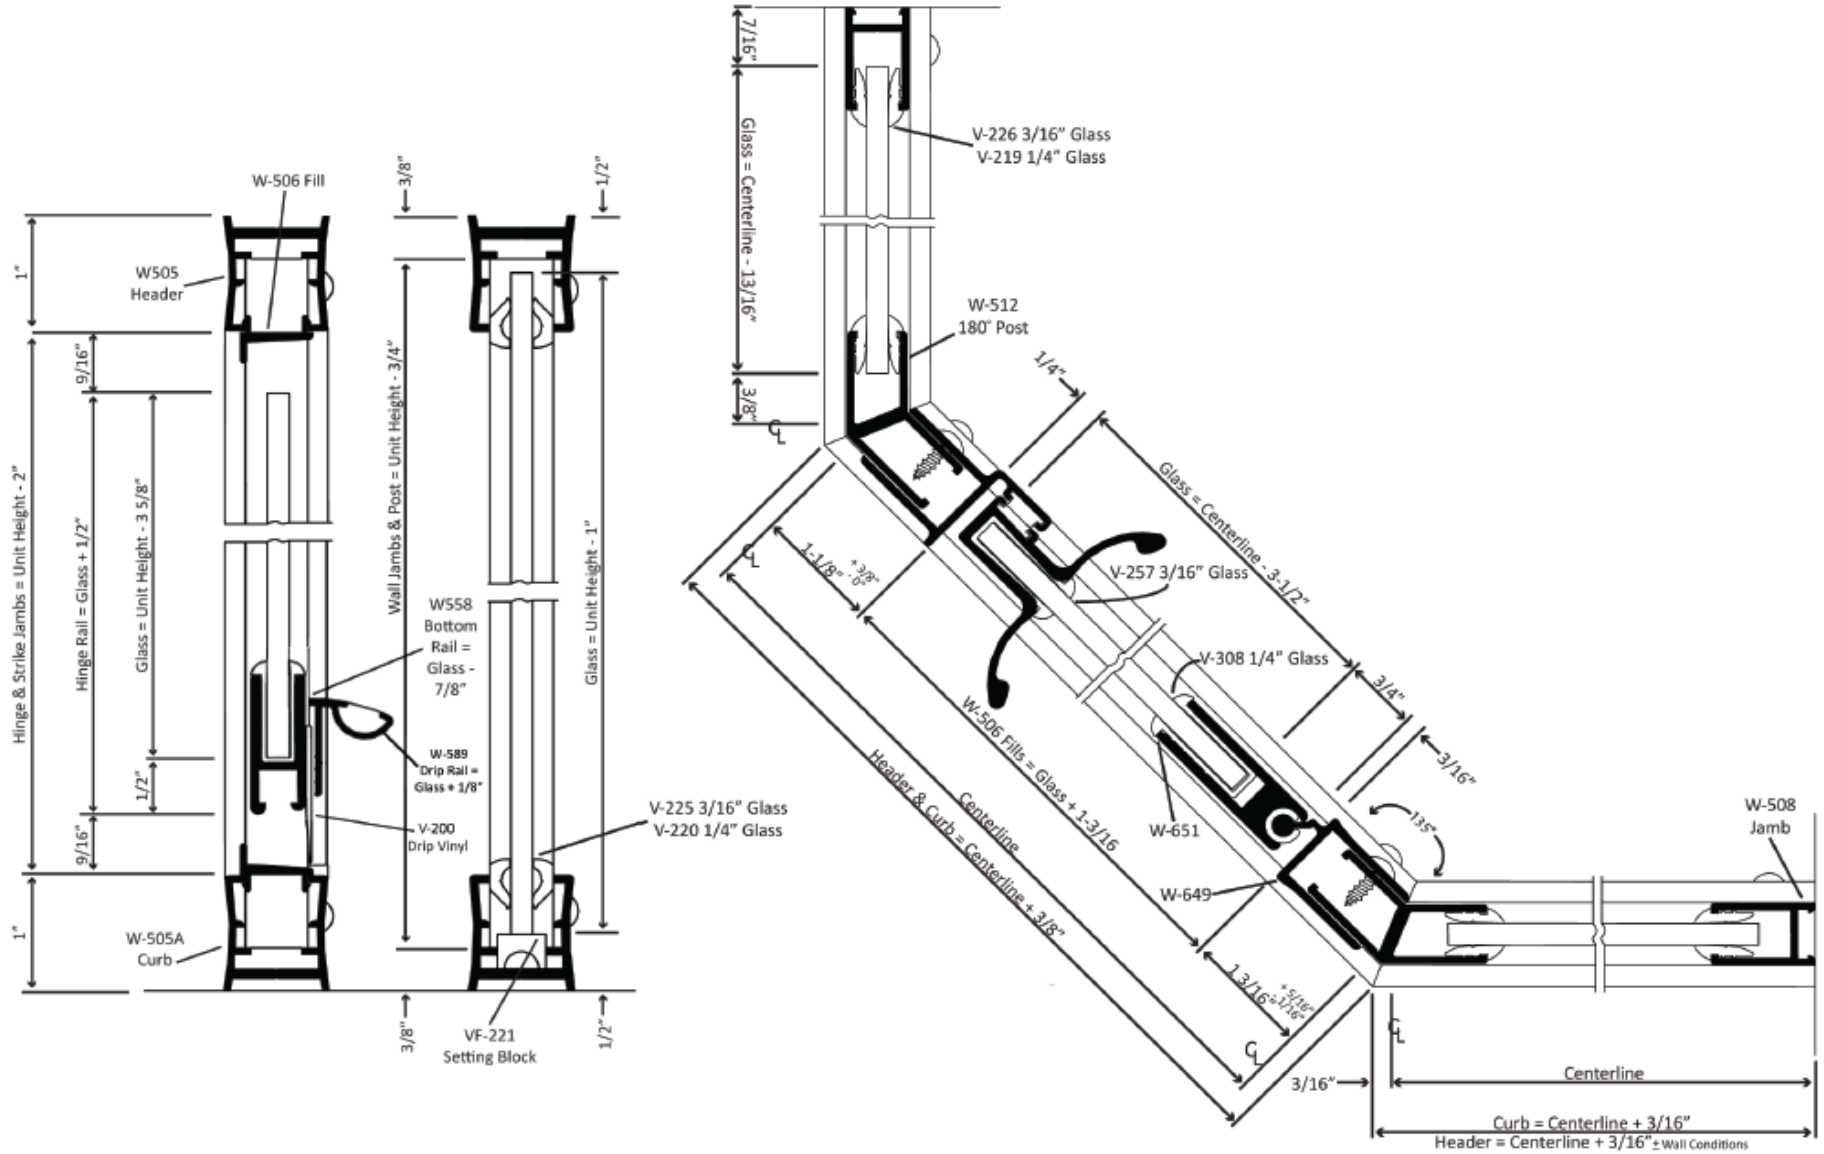

# Water Fall

bath enclosures

## Semi-Frameless Door w/Neo-Angle Panels

# Model 04-39C