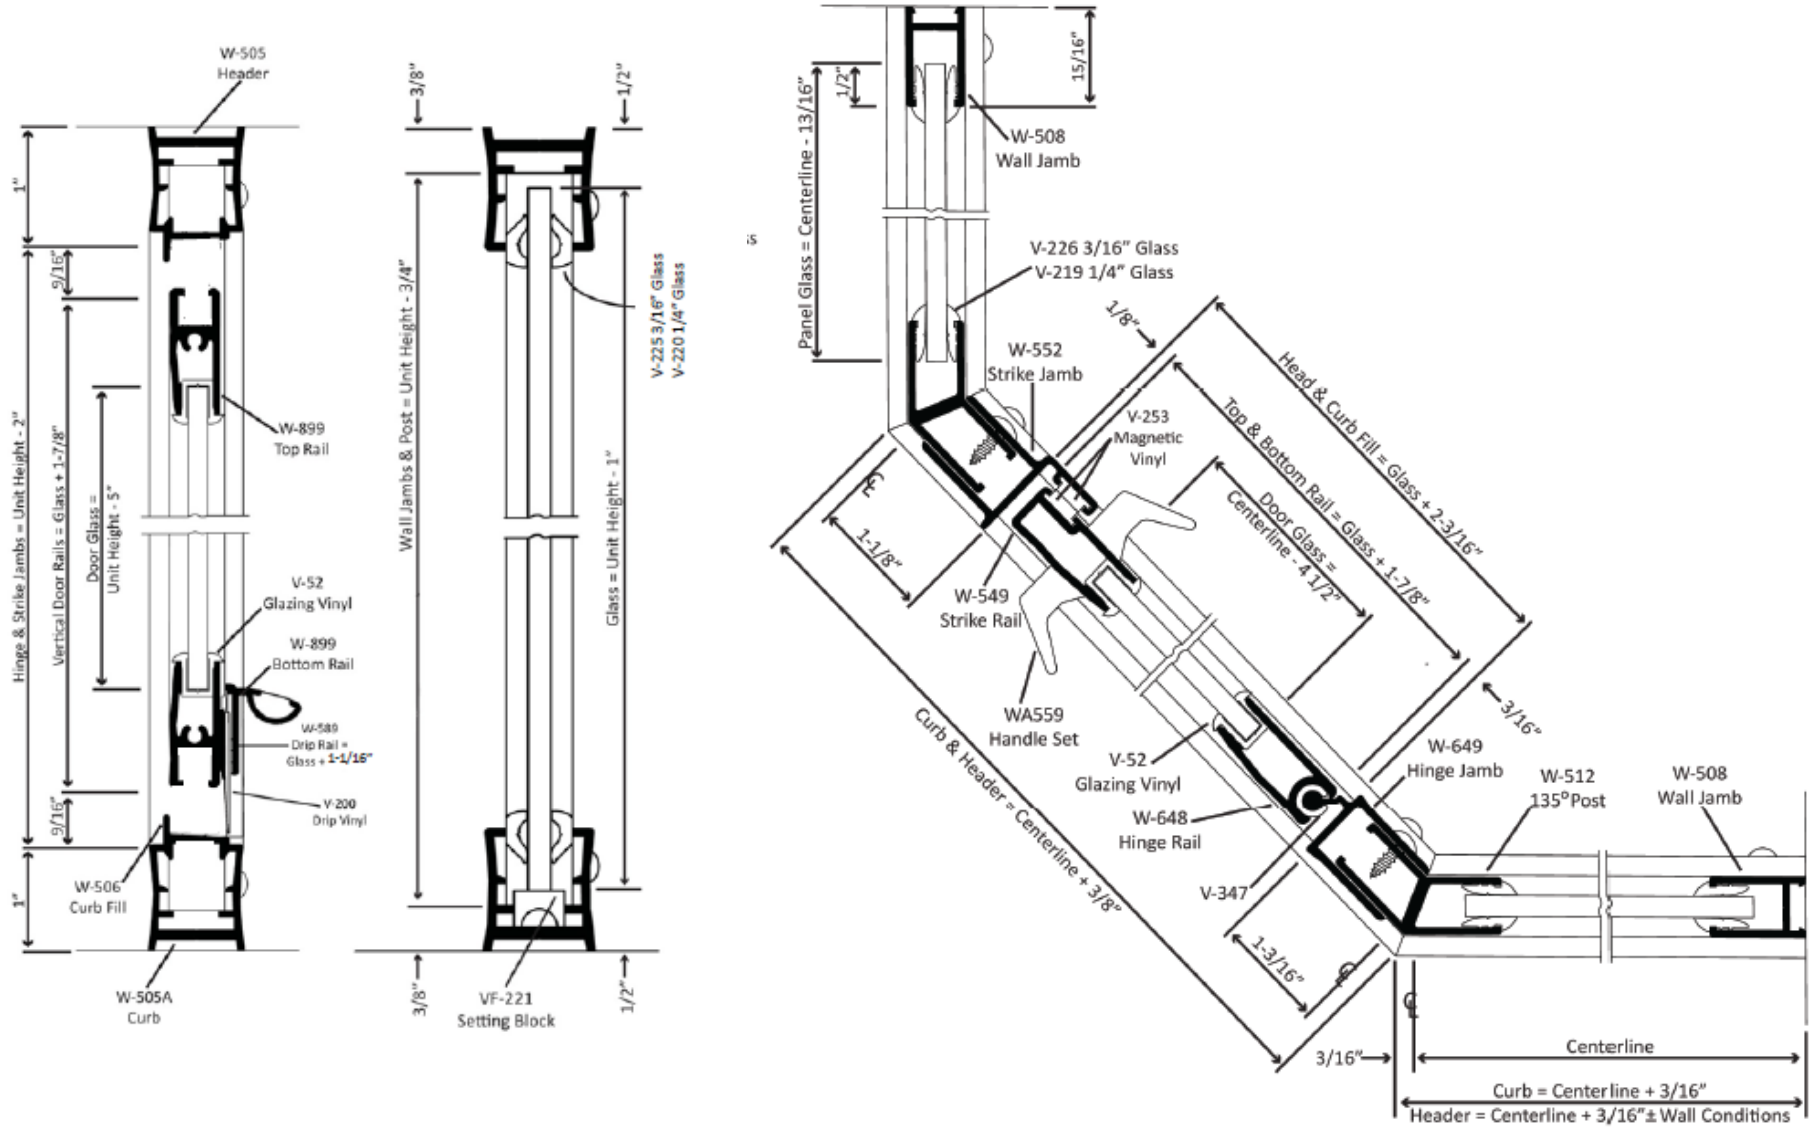

Water Fall

bath enclosures

Continuous Hinge Door w/Neo-Angle Panels

Model 04-79C