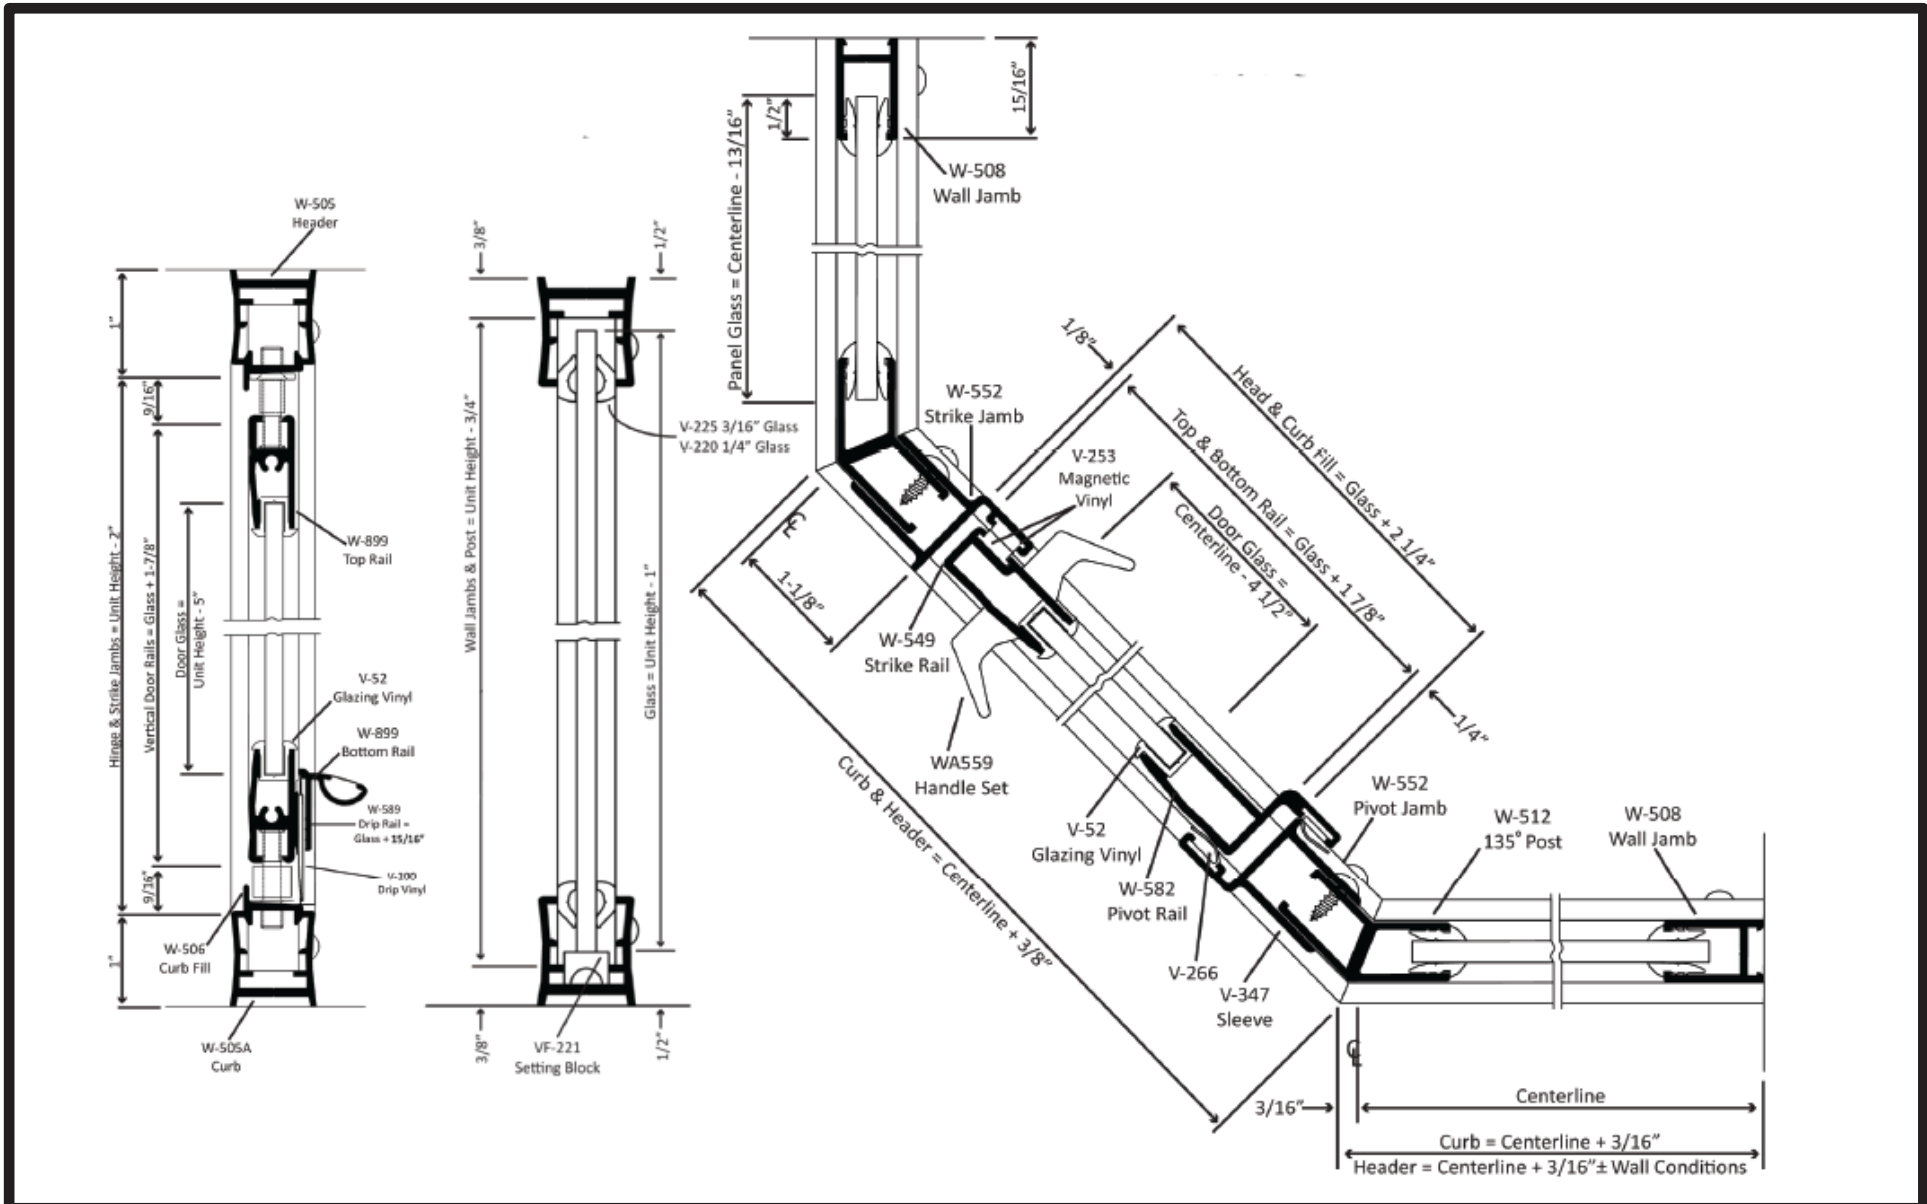

# Water Fall

bath enclosures

## Continuous Hinge Door w/Neo-Angle Panels

# Model 04-79C

*Water.Fall*  
bath enclosures

Semi-Frameless Door w/Neo-Angle Panels

**Model 04-39D**

*Water.Fall*  
bath enclosures

Framed Door w/Neo-Angle Panels

**Model 04-79**