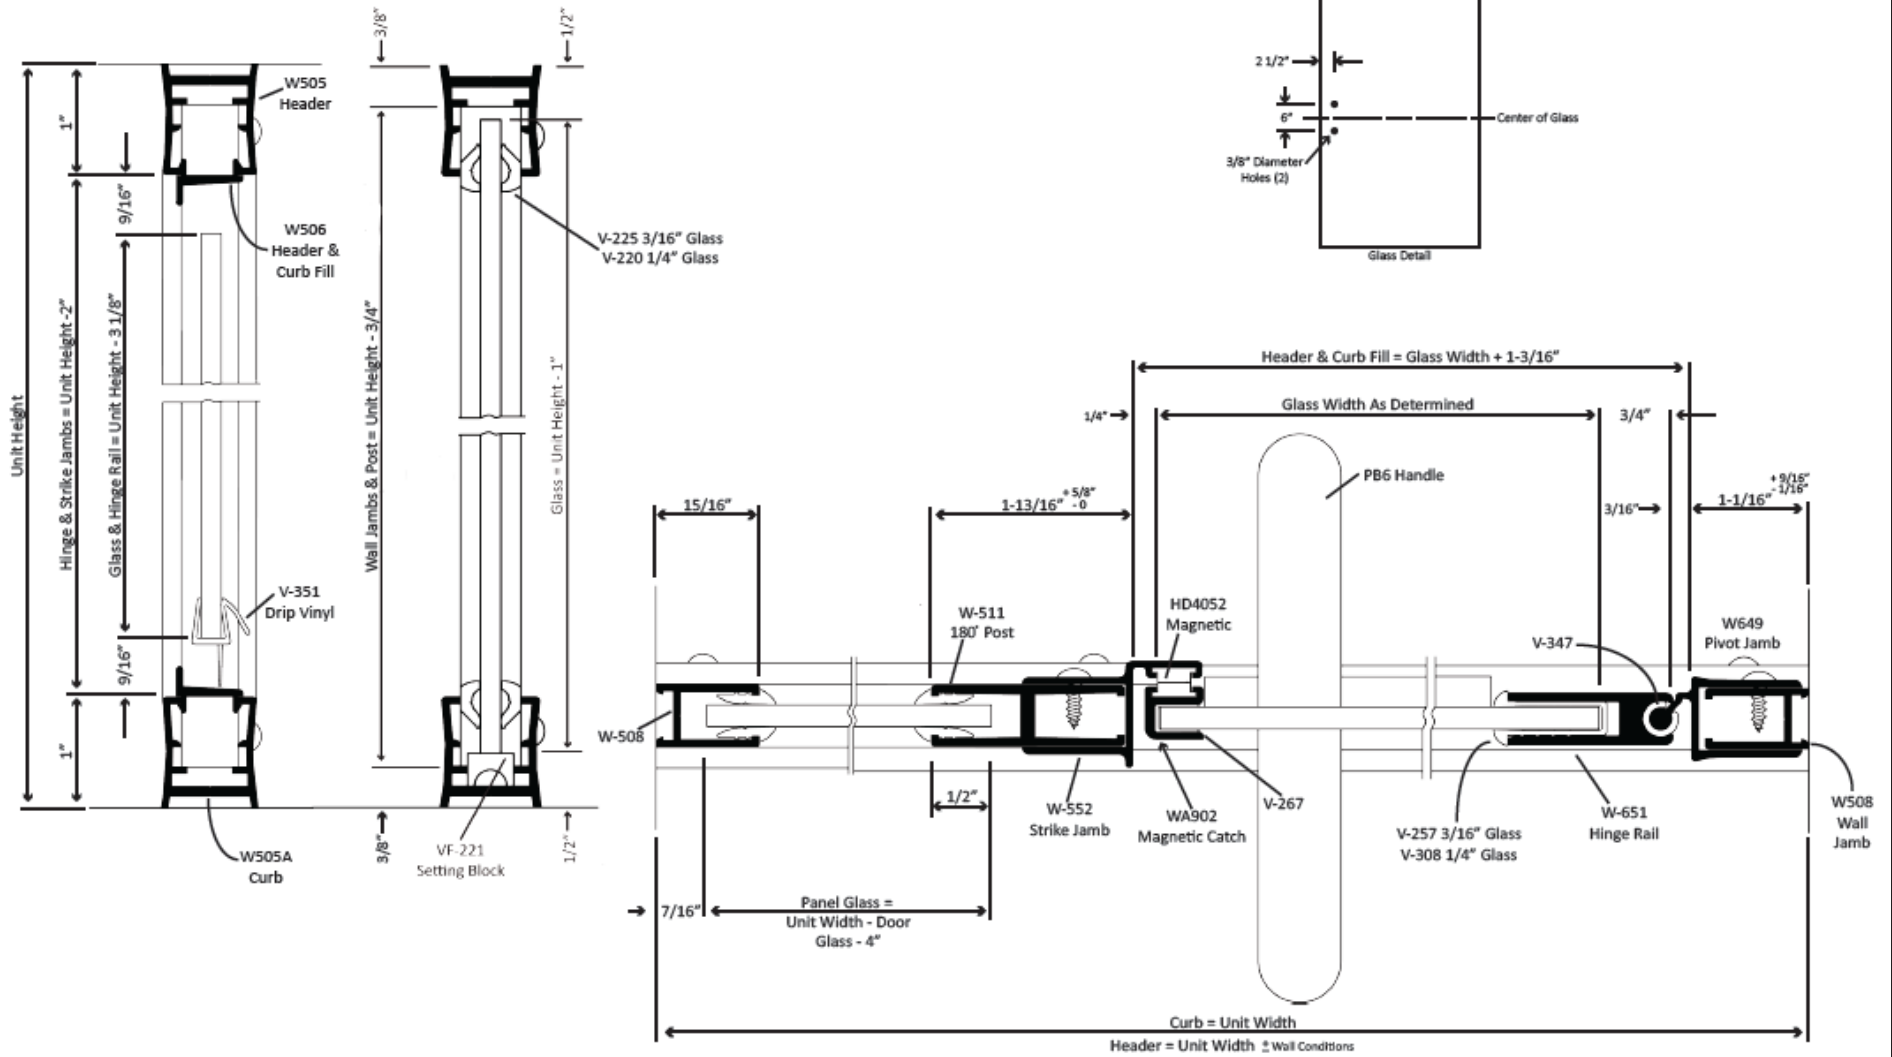

Water Fall

bath enclosures

Semi-Frameless Door w/In-Line Panel

Model 01-39C

Water.Fall
bath enclosures

Semi-Frameless Door w/In-Line Panel

Model 01-39D

Water Fall
bath enclosures

Framed Pivot Door w/In-Line Panel

Model 01-79

Water Fall

bath enclosures

Continuous Hinge Door w/In-Line Panel

Model 01-79C