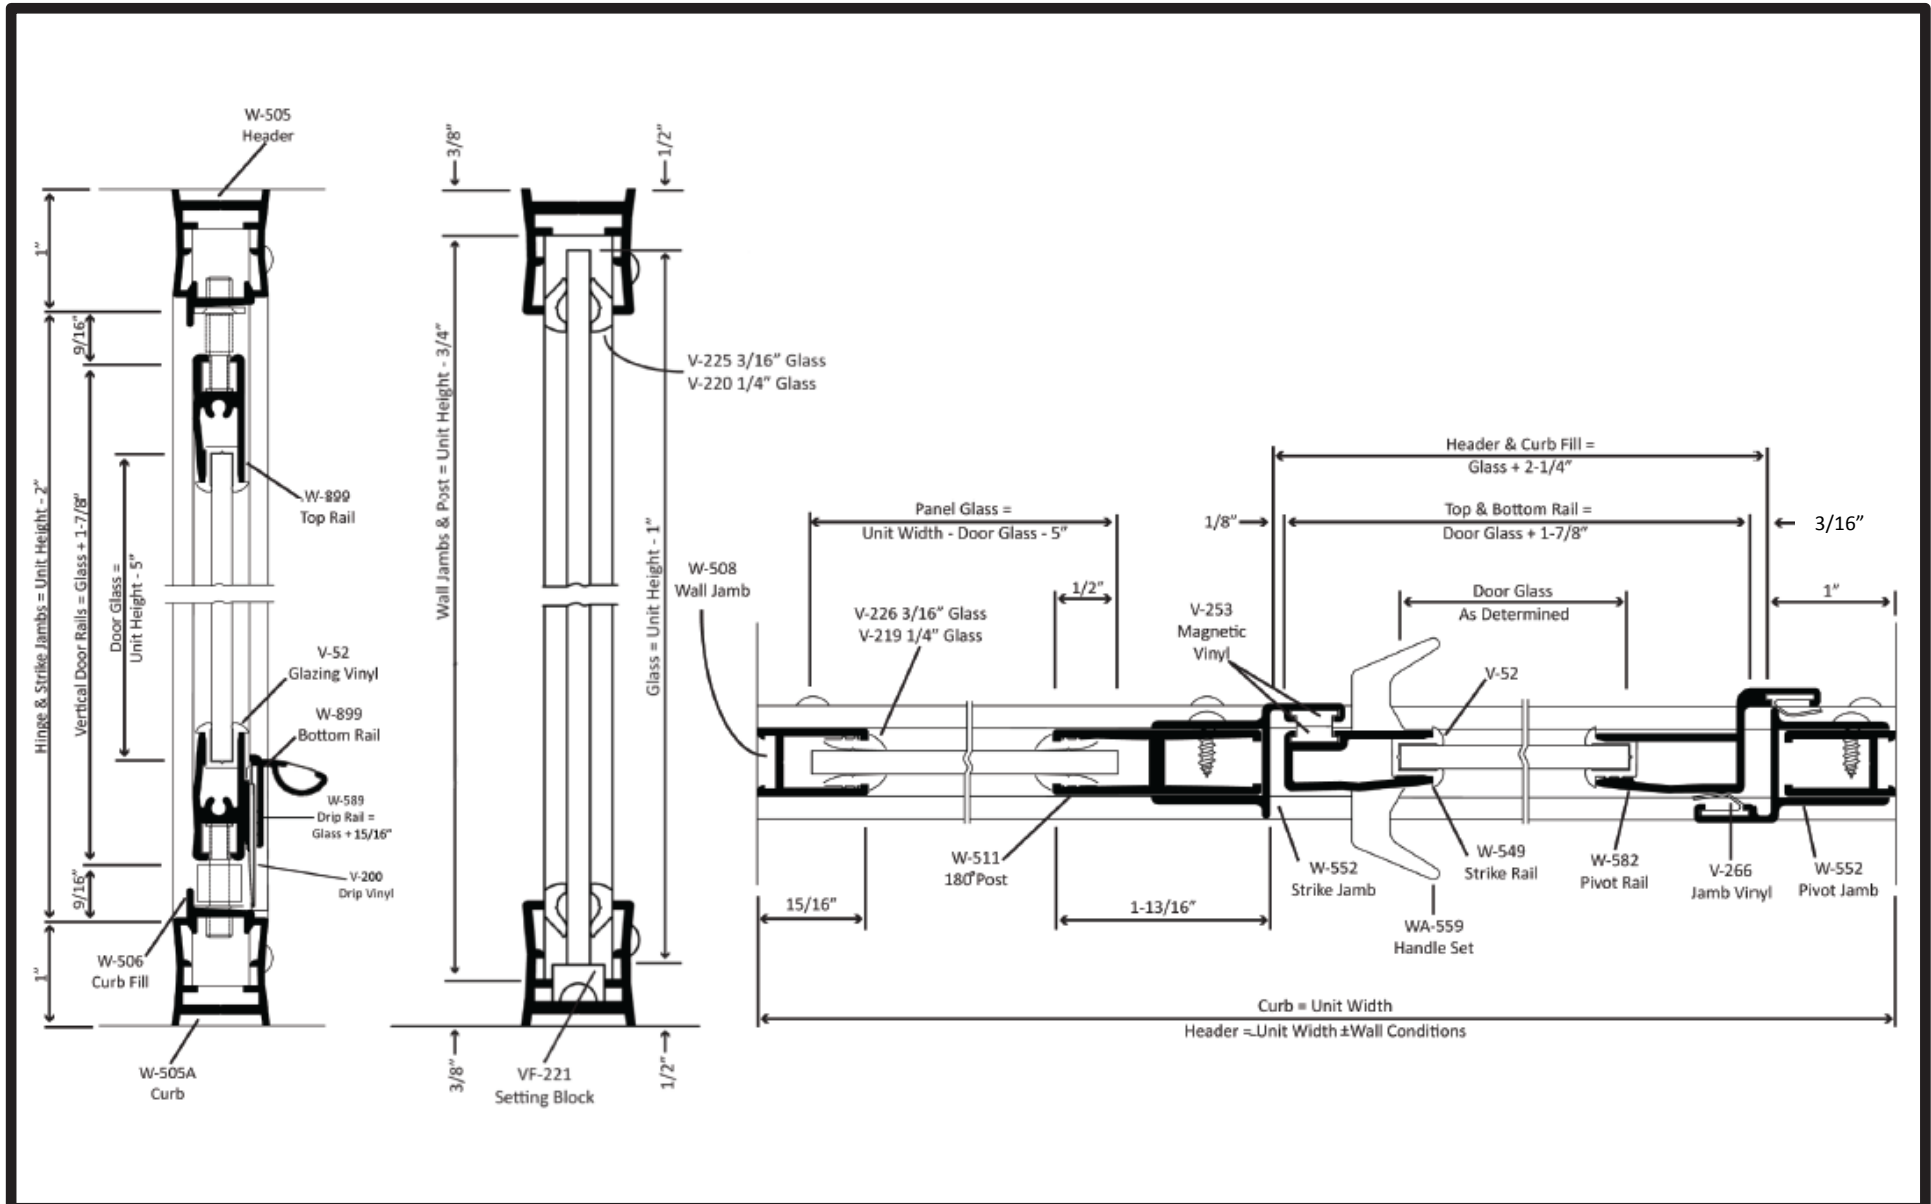

Water Fall

bath enclosures

Semi-Frameless Door w/In-Line Panel

Model 01-39C

Water.Fall
bath enclosures

Semi-Frameless Door w/In-Line Panel

Model 01-39D

Water Fall
bath enclosures

Framed Pivot Door w/In-Line Panel

Model 01-79

Water Fall

bath enclosures

Continuous Hinge Door w/In-Line Panel

Model 01-79C