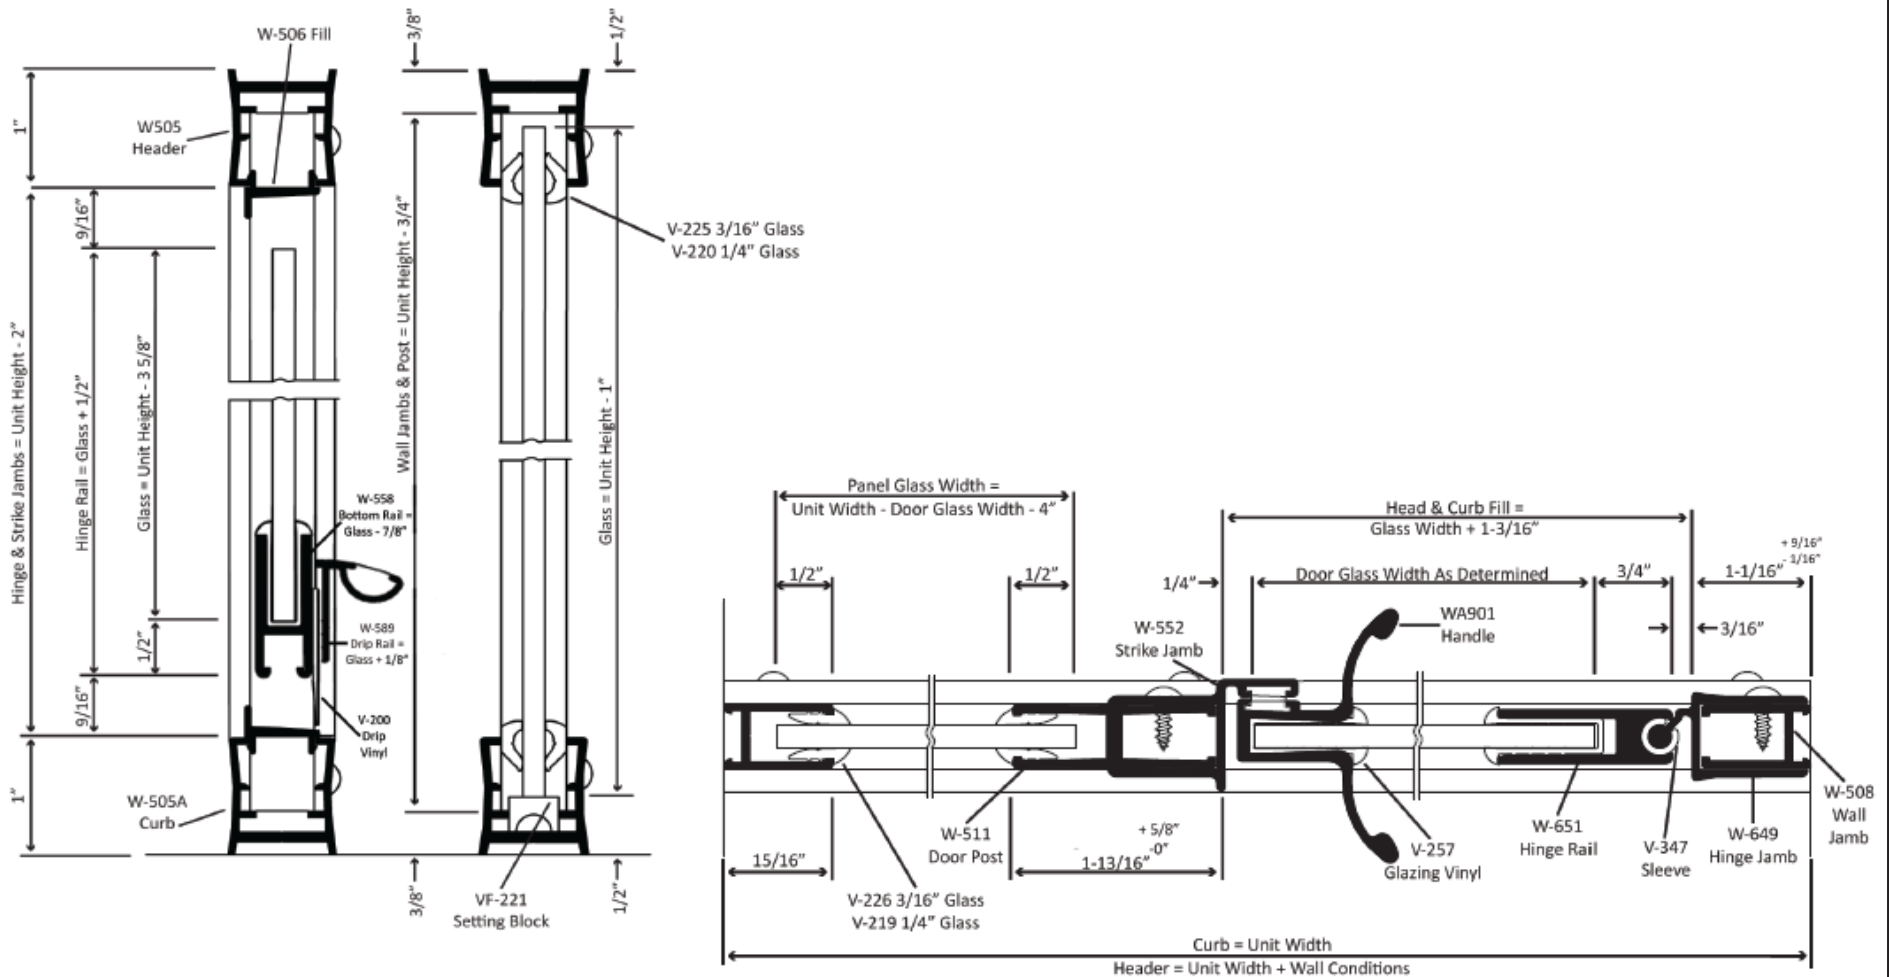

Water Fall

bath enclosures

Semi-Frameless Door w/In-Line Panel

Model 01-39C

Water.Fall
bath enclosures

Semi-Frameless Door w/In-Line Panel

Model 01-39D

Water Fall
bath enclosures

Framed Pivot Door w/In-Line Panel

Model 01-79

Water Fall

bath enclosures

Continuous Hinge Door w/In-Line Panel

Model 01-79C