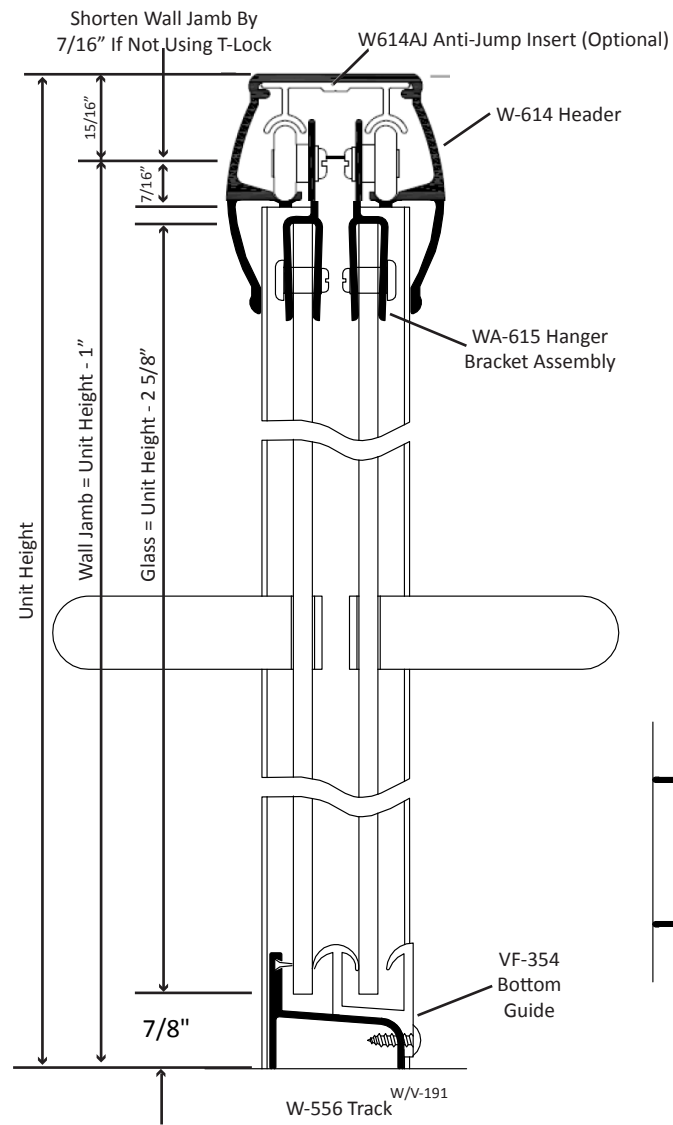

# Water Fall bath enclosures

## Frameless Slider w/Drilled Hardware

# Model 34D/35D

\* Towel Bars Available  
In Widths Of:  
18", 20", 22", 24", 26" & 28"