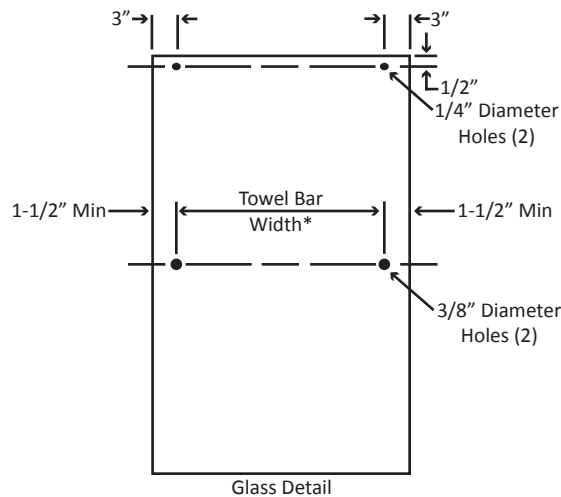

# Water Fall bath enclosures

## Frameless Slider w/Drilled Hardware

# Model 34D/35D

\* Towel Bars Available  
In Widths Of:  
18", 20", 22", 24", 26" & 28"